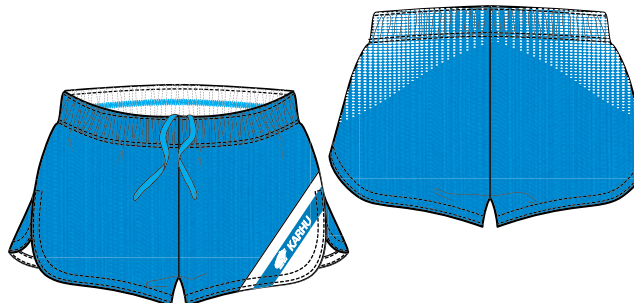

MY RUNNING SHORTS

KT00108-0000

€ 41 ,00

Men's: XXS XS S M L XL XXL 3XL 4XL

MY RUNNING SPRINTER JUNIOR

KT00127-0000

€ 41 ,00

Junior's: 128 - 140 - 152 -164

GRAFICA PERSONALIZZATA • STAMPA SUBLIMATICA

* Tempo di realizzazione: 40 giorni lavorativi data ordine

CUSTOMIZED GRAPHIC • SUBLIMATIC PRINT

* Production time: 40 working days since confirmation order time