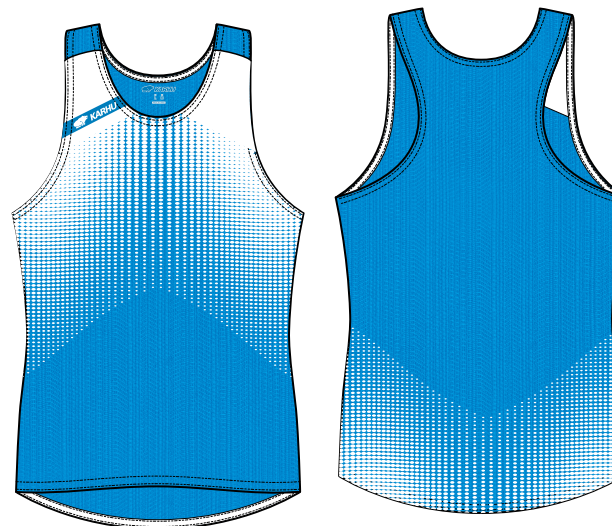

in tessuto elasticizzato / stretch fabric

Junior's: 128 - 140 - 152 -164

**MY RUNNING SINGLET**

KT00107-0000

€ 44 ,00

Men's: XXS XS S M L XL XXL 3XL 4XL

**MY RUNNING SPRINTER**

KT00111-0000