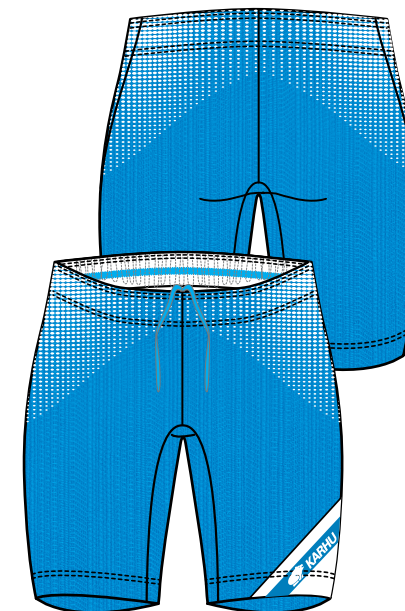

in tessuto elasticizzato / stretch fabric

Junior's: 128 - 140 - 152 -164

**MY RUNNING SINGLET**

KT00107-0000

€ 44 ,00

Men's: XXS XS S M L XL XXL 3XL 4XL

**MY RUNNING SPRINTER**

KT00111-0000