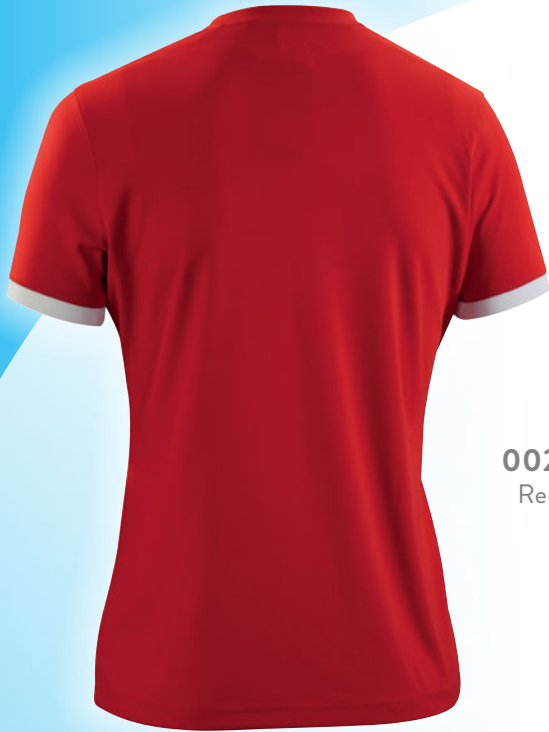

**0015**  
Black

**0023**  
Red

**0025**  
Royal

**0001**  
Blue

**0024**  
White

**0015**  
Black

**KT00053-** Men's: **XXS XS S M L XL XXL 3XL** **€ 18**,00 **SHORTS LAP** (2019)

**0023**  
Red