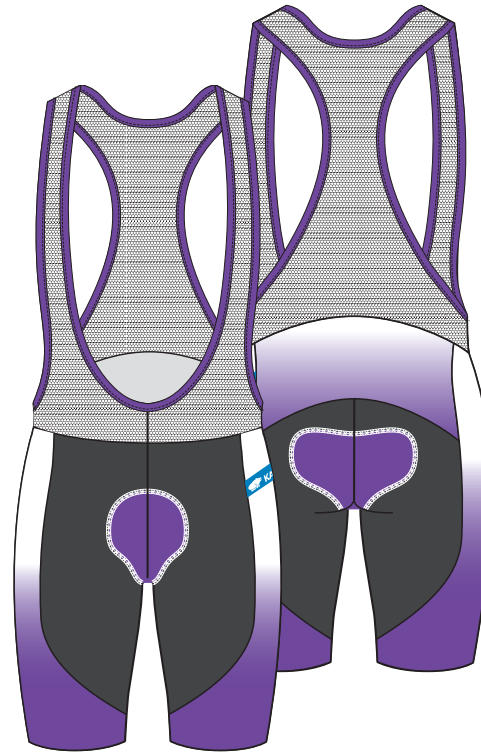

MY BIKE SHIRT DOUBLE

KT00132-0000 € 79 ,00

doppio tessuto / double fabric

MY BIKE SALOPETTE € 77 ,00

KT00102-0000

Men's: XXS XS S M L XL XXL 3XL 4XL