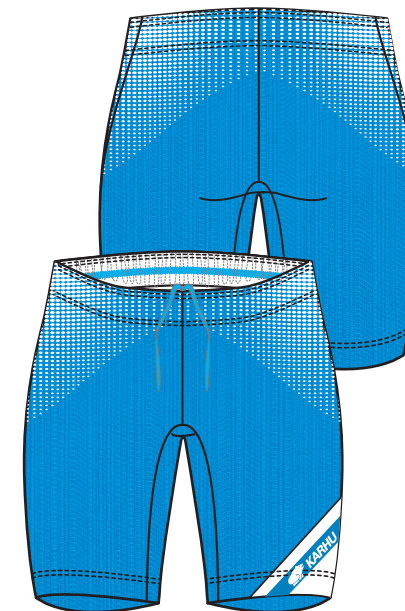

Men's: XXS XS S M L XL XXL 3XL 4XL

MY RUNNING SHORTS

KT00108-0000

€ 41 ,00

Men's: XXS XS S M L XL XXL 3XL 4XL

MY RUNNING SPRINTER

KT00111-0000

€ 48 ,00