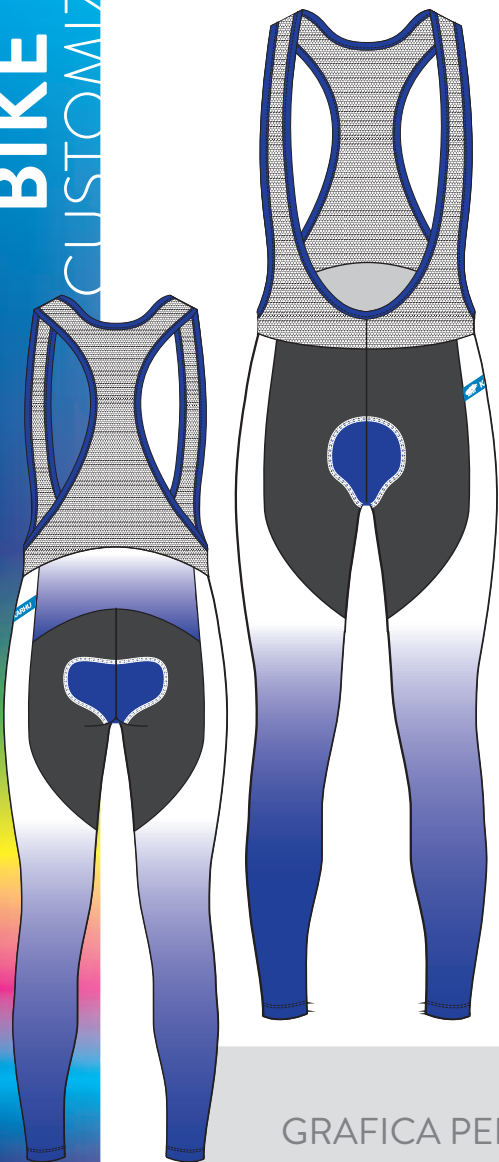

MY BIKE GLOVES WINTER

KT00138-0000 € 44 ,00

Men's: S M L XL

MY BIKE LONG SALOPETTE

Superrobaix

KT00103-0000 € 118 ,00

Men's: XXS XS S M L XL XXL 3XL 4XL