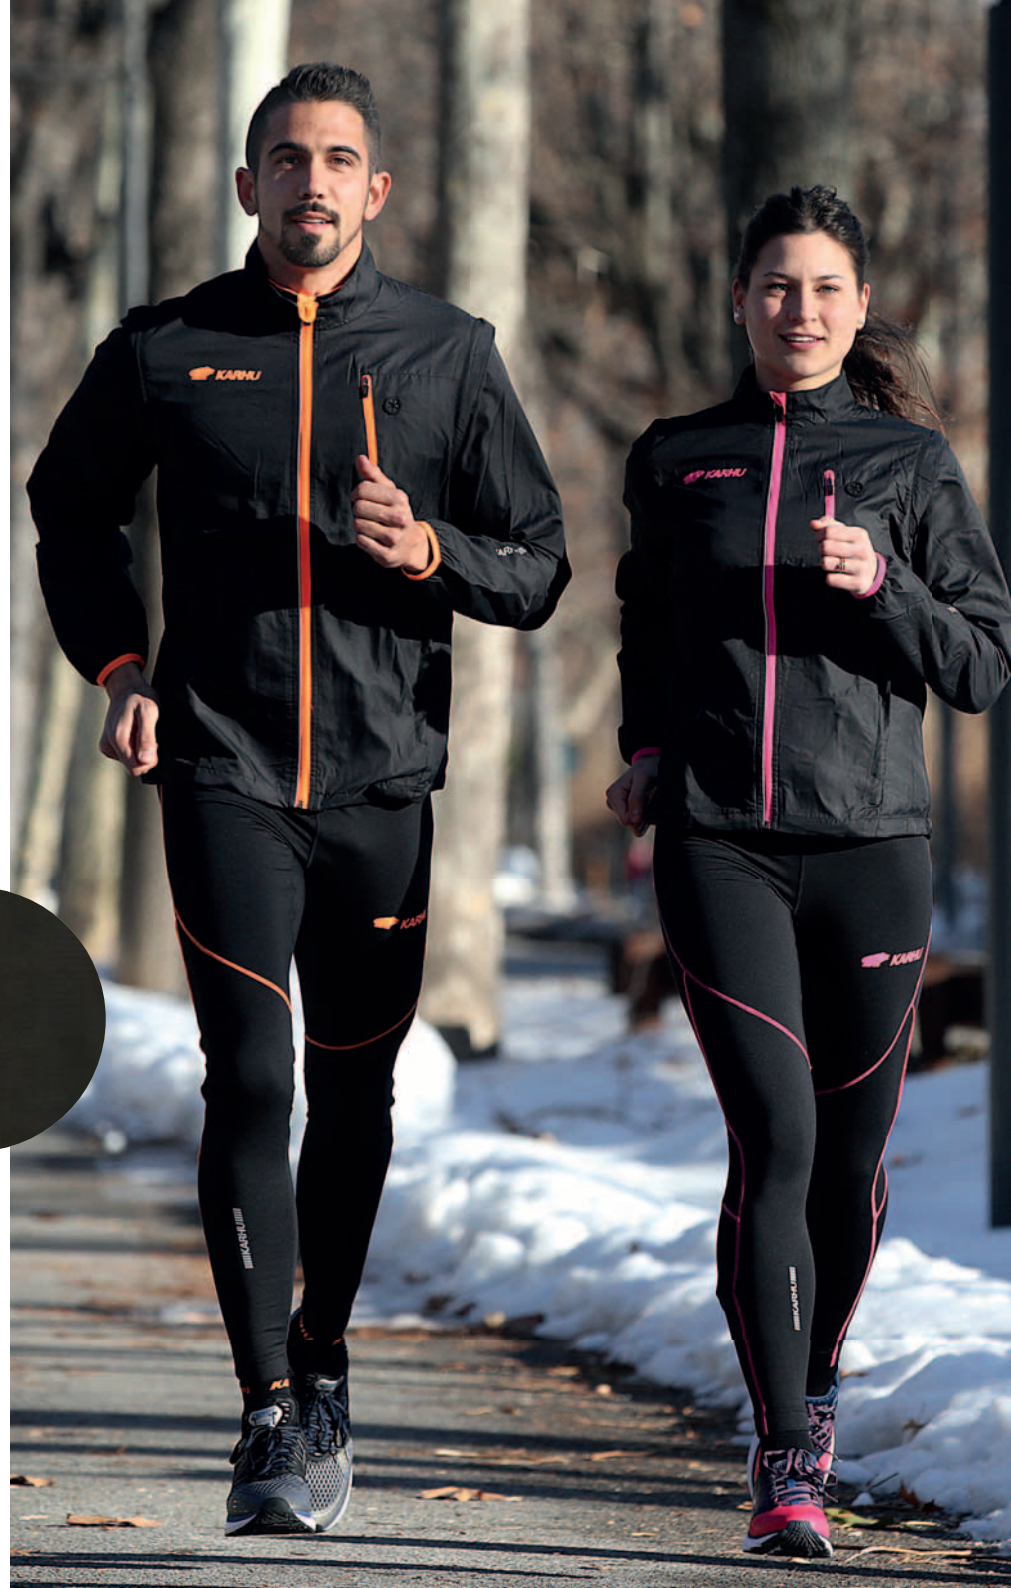

1536

Black / Orange Fluo

COMPOSITION: 100% Polyester Jacquard with coating

WEIGHT: 228 gr/m²

VEST WALTER

KT00407-1536

€ 38,00

Men's: S M L XL XXL 3XL